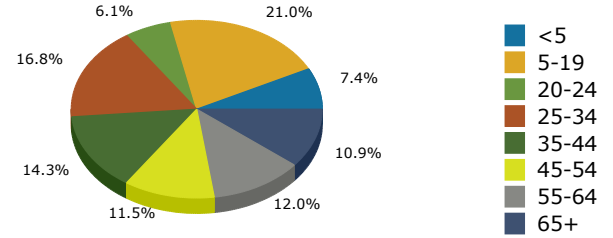

2017 Population by Race

2017 Population by Age

Households

2017 Home Value

2017-2022 Annual Growth Rate

Household Income

Source: U.S. Census Bureau, Census 2010 Summary File 1. Esri forecasts for 2017 and 2022.