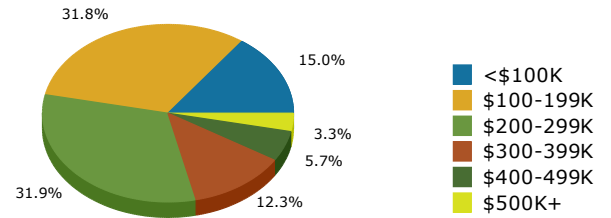

2017 Population by Race

2017 Population by Age

Households

2017 Home Value

2017-2022 Annual Growth Rate

Household Income

Source: U.S. Census Bureau, Census 2010 Summary File 1. Esri forecasts for 2017 and 2022.