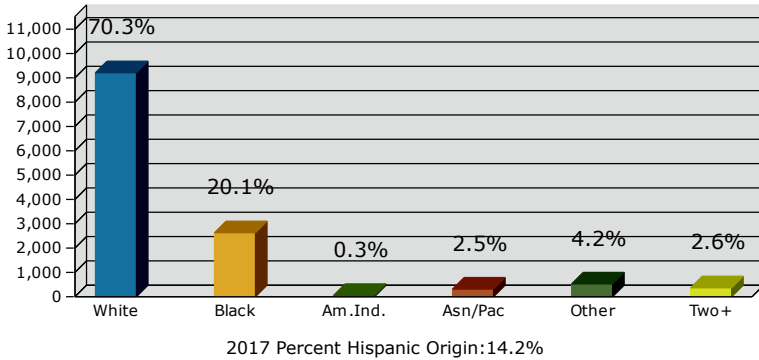

2017 Population by Race

2017 Population by Age

Households

2017 Home Value

2017-2022 Annual Growth Rate

Household Income

Source: U.S. Census Bureau, Census 2010 Summary File 1. Esri forecasts for 2017 and 2022.